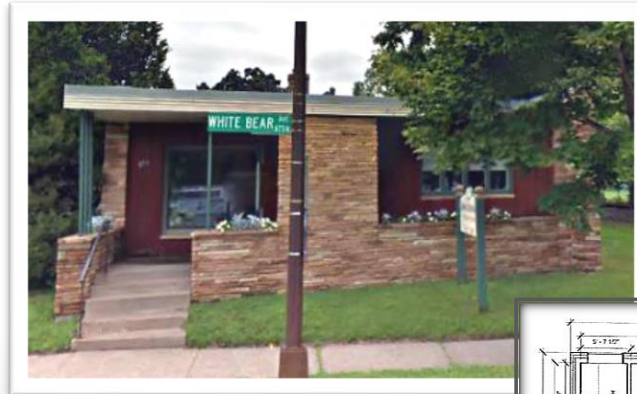

Property Highlights

- 1,550 sq. ft. on 1st Floor
- Smaller Executive Suites in lower level, include internet
- Conveniently located on White Bear Ave
- Multiple Water Sources in the space
- Entrance Ramp
- Reasonable Rates
- Flexible Terms
- Perfect for a small medical clinic or professional office
- Will customize and build out to fit your specific needs