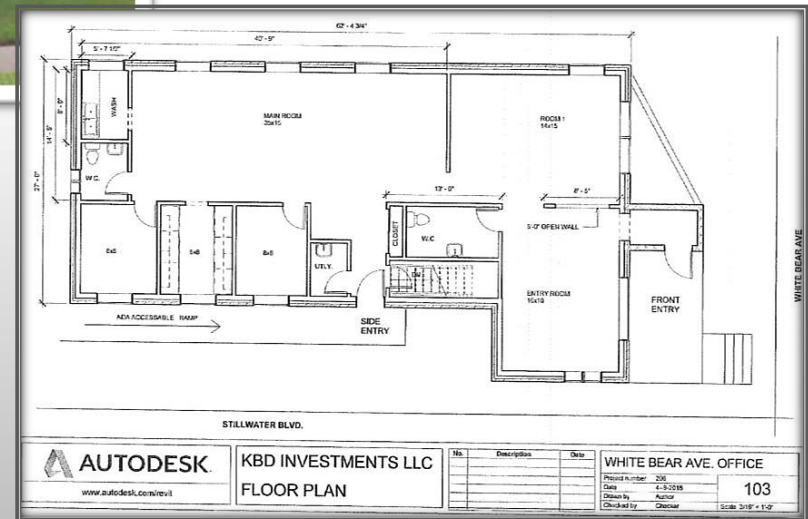

OFFICE HERE®

Your Full Service
Commercial Real Estate Source

www.officehere.com | bankrum@offichere.com

877 White Bear Avenue, St. Paul

CONTACT BARB or SARA at 651-482-9668
for more information or to set up a showing!