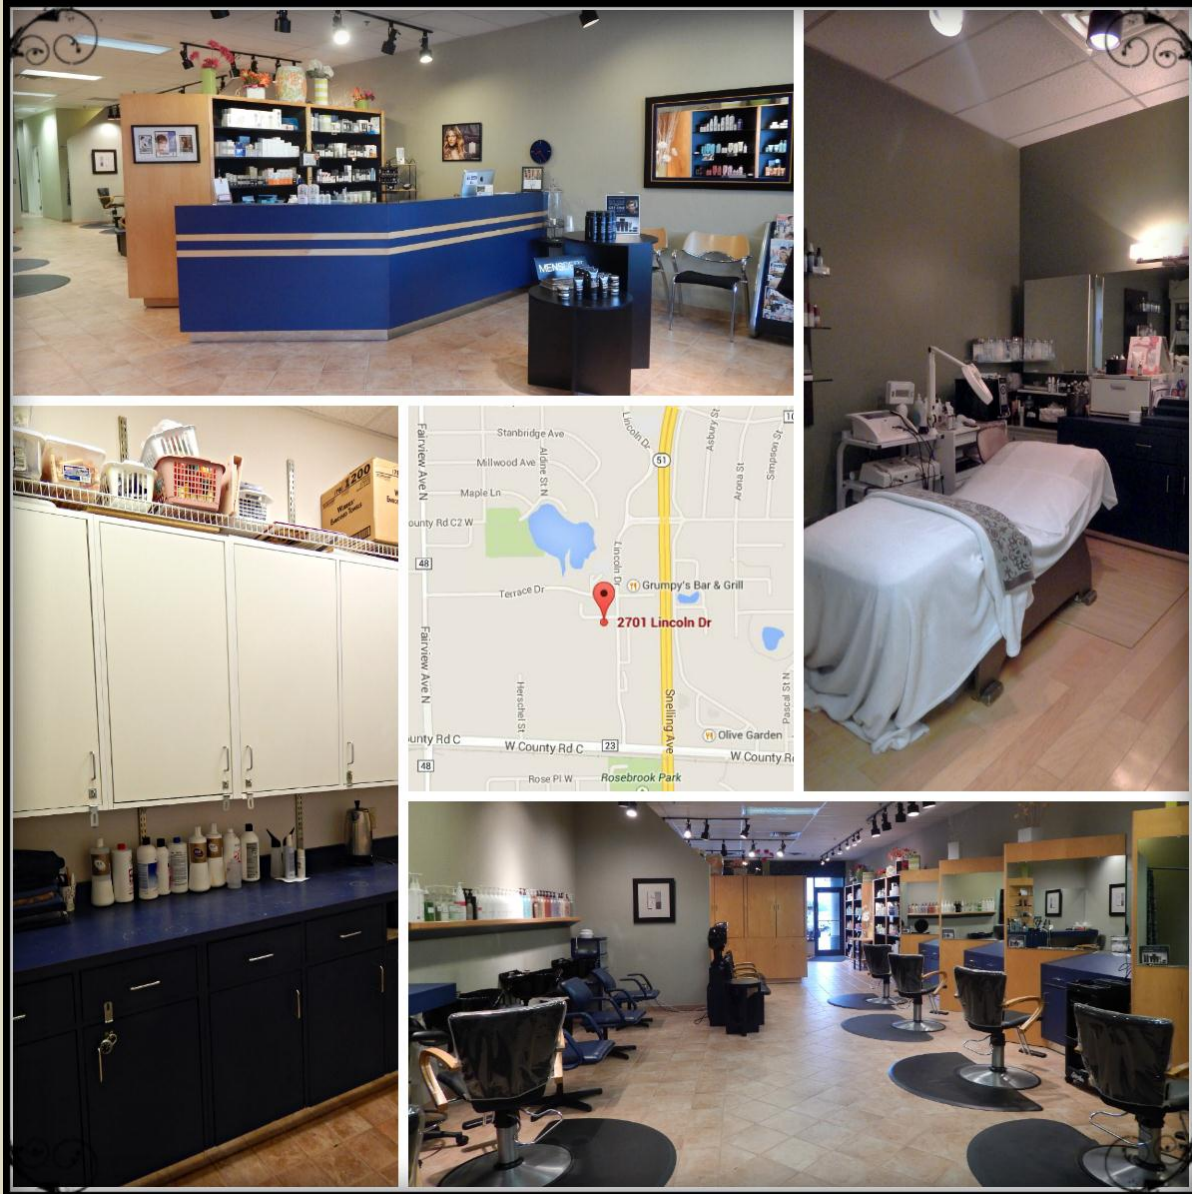

Retail Opportunity

2701 Lincoln Dr, Roseville

Space Available – 1,600 square feet, located in a thriving commercial area near many businesses, schools, restaurants, and entertainment. It is currently set-up as a Salon with 7 stylist stations, washer and dryer, product and dye room, massage and spa services room, and an office. Custom build outs are available. The building is locally owned and professionally maintained, and offers highly visible signage on the building and street. For more information or a tour, call Barb at 651-482-9668, or email her at bankrum@officehere.com.