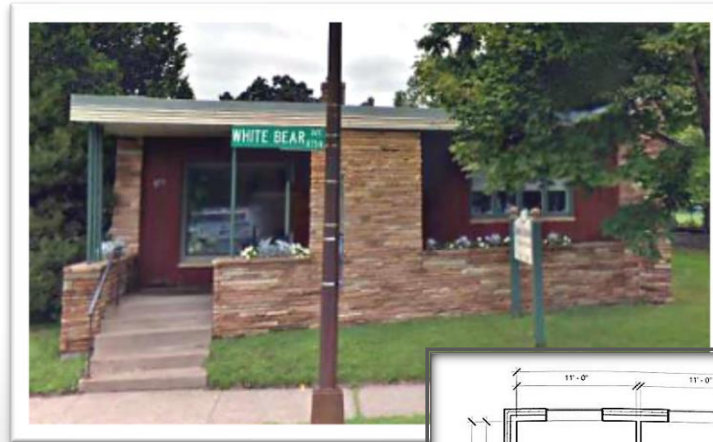

Property Highlights

- 1,550 sq. ft. on 1st Floor
- Smaller Executive Suites in lower level, include internet
- Conveniently located on White Bear Ave
- Multiple Water Sources in the space
- Entrance Ramp
- Reasonable Rates
- Flexible Terms
- Perfect for a small medical clinic or professional office
- Tenant can design layout – We'll customize and build out to fit your specific needs

now **AVAILABLE**

OFFICE HERE®

Your Full Service
Commercial Real Estate Source

www.officehere.com | bankrum@offichere.com

877 White Bear Avenue, St. Paul

CONTACT BARB or SARA at 651-482-9668
for more information or to set up a showing!