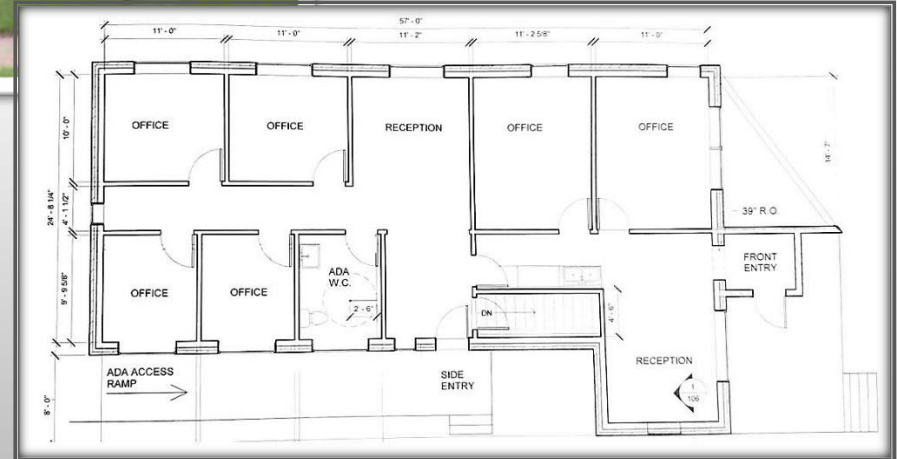

Property Highlights

- 1,550 sq. ft. on 1st Floor
- Smaller Executive Suites in lower level, include internet
- Conveniently located on White Bear Ave
- Multiple Water Sources in the space
- Entrance Ramp
- Reasonable Rates
- Flexible Terms
- Perfect for a small medical clinic or professional office
- Tenant can design layout – We'll customize and build out to fit your specific needs

now **AVAILABLE**

OFFICE HERE®

Your Full Service
Commercial Real Estate Source

www.officehere.com | bankrum@offichere.com

877 White Bear Avenue, St. Paul

CONTACT BARB or SARA at 651-482-9668
for more information or to set up a showing!