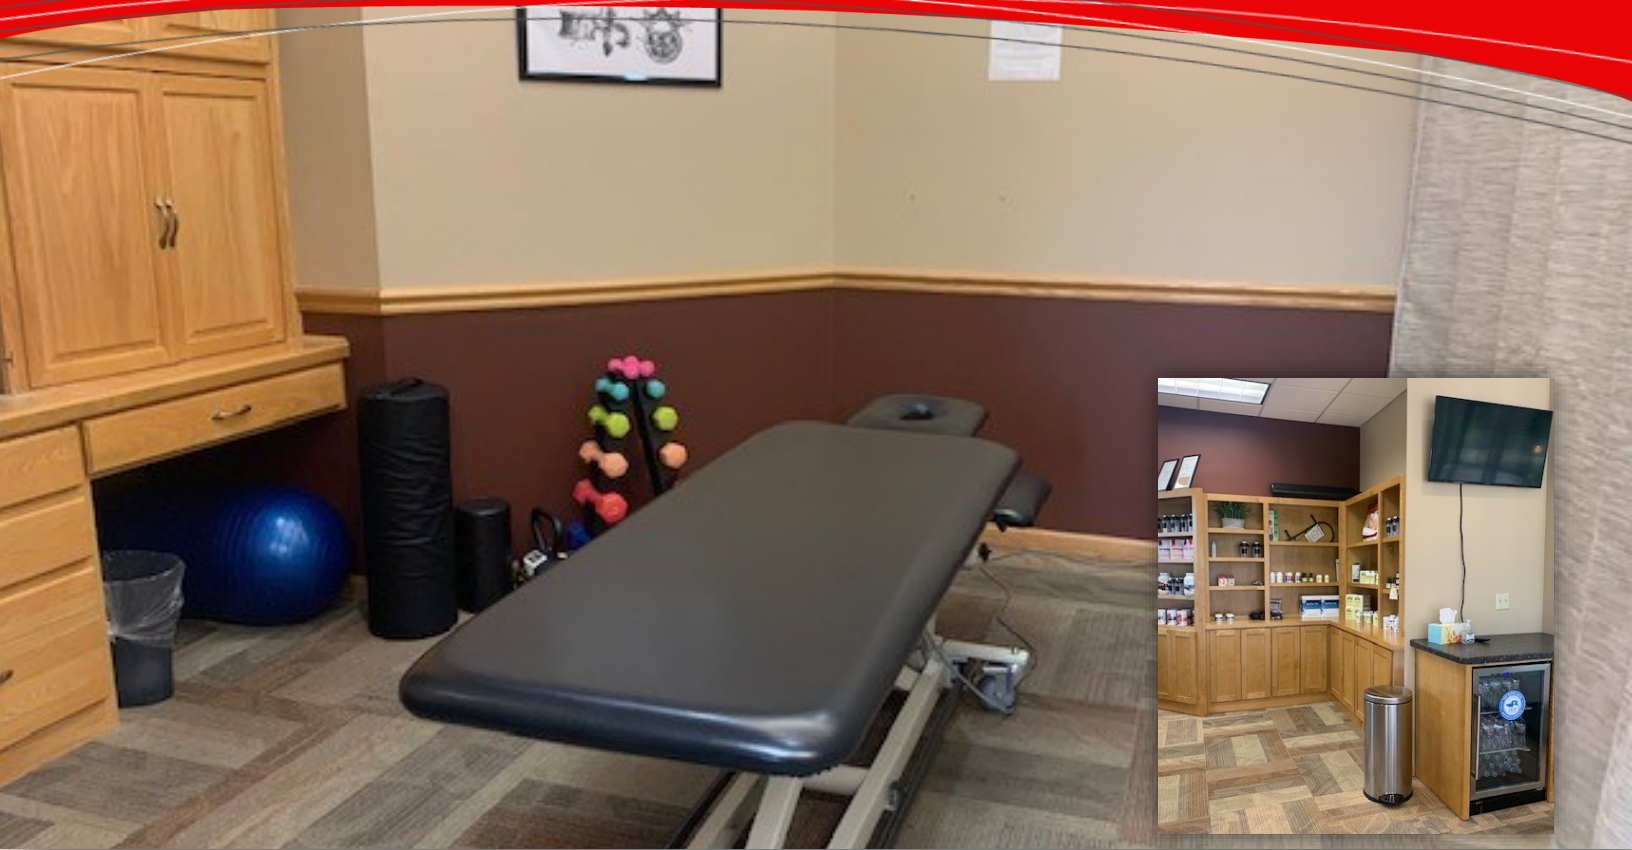

Cliffside Office Plaza

1895 Plaza Drive, Eagan

Property Information & Features:

- ⇒ Beautifully appointed office with built ins
- ⇒ Excellent Location off Hwy 35E and Cliff Road
- ⇒ Fully furnished with equipment and Xray Room
- ⇒ Sublease or new lease
- ⇒ Chiropractor, Physical Therapy and wellness
- ⇒ Beautiful building and grounds
- ⇒ Abundant free parking